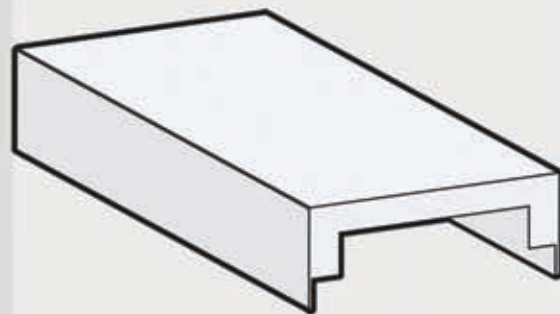

Pilot

#9920

Garden Series

Elegant design enhances any landscape - call for special ordering instructions - Lifetime warranty - 57"W x 96"H x 32"D

VIKING MANUFACTURING INC

Americas Choice for Premium Products

FIRST MATE

CAR ENTRY GATE

KNEE WALL CAP

First Mate Garden Series

#9930

Door can open from any direction - 47"W - 47"D - 88" H - Only standard model shown - Other custom options and models available.

Car Entry Gate Aluminum Series