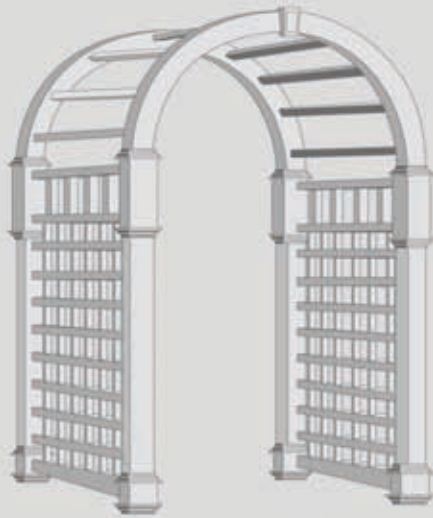

SKIPPER

Skipper

#9900

Garden Series

Elegant design enhances any landscape - call for special ordering instructions - Lifetime warranty - 59"W x 96"H x 46"D

Admiral

#9910

Garden Series

Classic italian styling to accent any garden or entryway - call for special ordering instructions - Lifetime warranty - 89"W x 93"H x 54"D

Pilot

#9920

Garden Series

Elegant design enhances any landscape - call for special ordering instructions - Lifetime warranty - 57"W x 96"H x 32"D

VIKING MANUFACTURING INC

Americas Choice for Premium Products