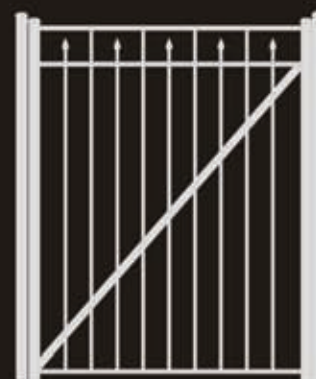

Split

Residential Series Gate

Colors shown are only representations of the true colors. For accurate colors ask your local sales rep for color chip samples. Other custom colors are available for an additional charge. Call for information.