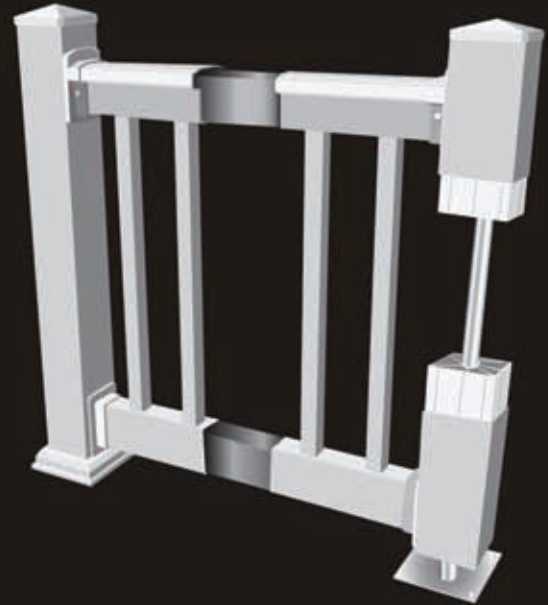

Galvanized steel structural posts and aluminum reinforced top & bottom rail provide the strength and durability to stand up to the harshest of weather conditions.

The VMI railing system is available in three complimenting colors. Due to printing variations, brochure colors are not true representations of our railing. Please see our display or color chip samples for accurate color reference.

Our vinyl color is applied when manufactured and is consistent throughout the product. The color will not chip or scrape off.