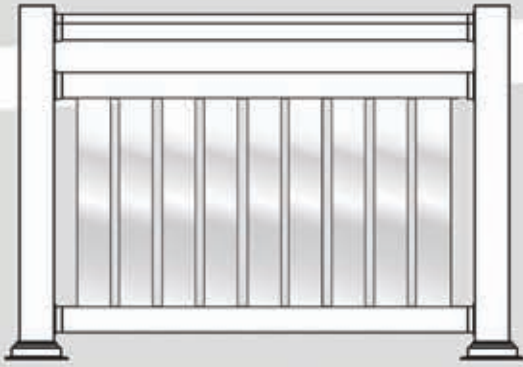

Brandywine

#RK31130642X

Glass Series

Available in 42" height profile only. Glass picket series for 42" high application.

Compass

#RK42000000X

Glass Series

Custom Product / Call for Details / Tempered Glass

Available for 36" and 42"

Tinted glass option is available / .25" or .375 glass