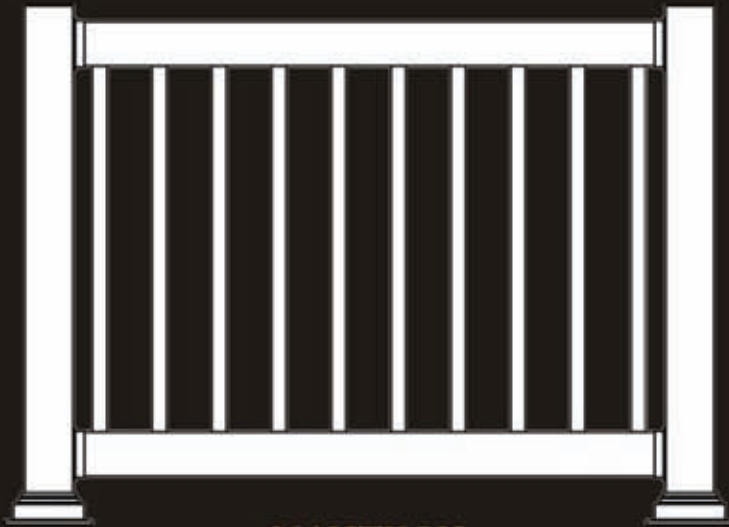

NAUTILUS

TOP BOX RAIL BOTTOM BOX RAIL BOX SPINDLES

Kits include a top rail, bottom rail, spindles, and brackets. Sleeves, caps, and skirts must be ordered separately and can be found in our *post & wraps* and *accessories* sections respectively. If cutting the kit, remember to order an extra set of brackets.

First

CHOOSE YOUR KIT STYLE

Please choose your kit style to begin. Mariner kit comes standard with top *t-rail* rail, box spindles, and bottom box rail, while our Nautilus kit comes standard with a top *box* rail, square spindles, and a top box rail.

Second

CHOOSE YOUR SPINDLE

Please choose your picket style. All standard kits come with a box spindle. Note that not all spindles are available in all colors. Ask your local sales representative details.

Third

CHOOSE YOUR COLOR

Please choose the color you would like your vinyl railing to be. Due to printing variations, brochure colors are not true representations of our products. Please see our display or color chip samples for an accurate color reference.

Fourth

CHOOSE YOUR SIZE

Please choose the size you would like your vinyl railing to be. Aluminum reinforced rails and galvanized steel structural posts will ensure your railing will maintain its strength and beauty year after year. Our railing comes in two standard sizes of 36" and 42". A foot block kit is recommended on sizes over 8' (Part 1255). Rail over 8' in length may not pass code. Check with your local building codes before ordering.