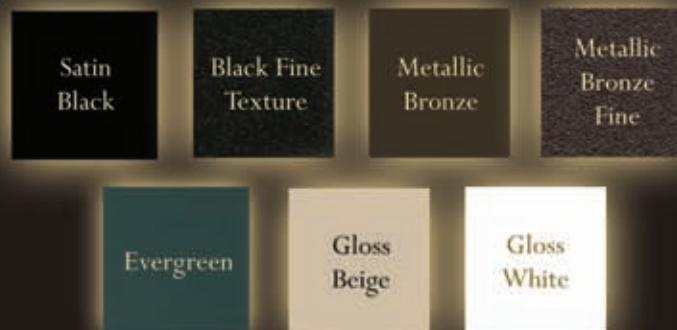

The VMI railing system is available in three complimenting colors. Due to printing variations, brochure colors are not true representations of our railing. Please see our display or color chip samples for accurate color reference.

# VMI Aluminum Railing

VMI's Westbury aluminum railing is available in a variety of complimenting colors. Due to printing variations, brochure colors are not true representations of the aluminum. Please see our display or color chip samples for accurate color reference.

Westbury aluminum is colored with a state of the art 10-step powder coating process using AAMA 2604-02 coating application. These powder coatings are custom blended from a Super Durable Polyester TGIC resin base to meet AAMA specifications. The powder coating process passed and exceeds all tests required to be AAMA 2604-02 certified.

# VMI Aluminum Gates

Flat

Residential Series Gate

Split

Residential Series Gate

Colors shown are only representations of the true colors. For accurate colors ask your local sales rep for color chip samples. Other custom colors are available for an additional charge. Call for information.