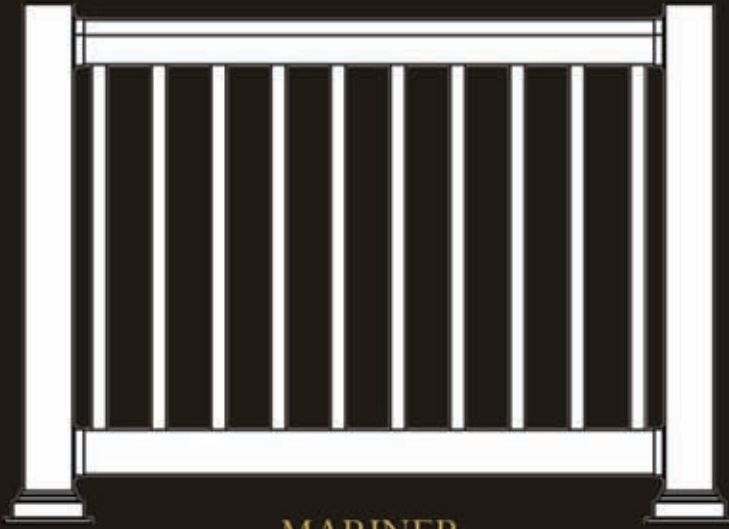

VMI Vinyl Railing

Here at Viking Manufacturing Inc, we believe that the customer should always get exactly what they want. That's why we now offer a complete line of customizable kit systems.

MARINER

TOP T-RAIL BOTTOM BOX RAIL BOX SPINDLES