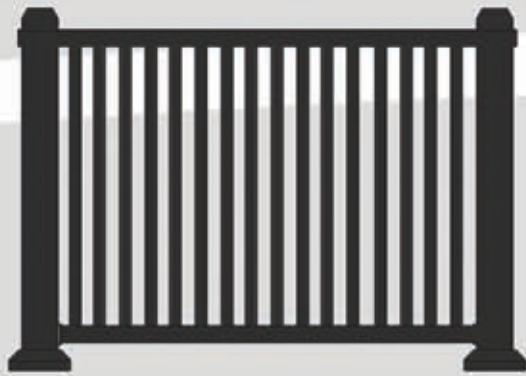

Standard

#RK53990XXX

Aluminum Series

Heights: 36" & 42" - Lengths: 4' thru 8' - Post Dimensions: 2" x 2" 37" or 43" - Stair Post Dimensions: 2" x 2" 47" or 53" - Spindle: 3/4" x 3/4" x .053" wall - Spacing 3.875"