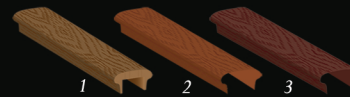

THIRD: CHOOSE YOUR COLOR

Please choose the color you would like your vinyl railing to be. Due to printing variations, brochure colors are not true representations of our products. Please see our display or color chip samples for an accurate color reference.

FOURTH: CHOOSE YOUR SIZE

Please choose the size you would like your vinyl railing to be. Our railing comes standard 36". Our 42" height is available for only select spindles. Rail over 8' in length may not pass code.

Vinyl Accessories

For a complete collection of accessories including gates & parts please see our product catalog.

Decorative Accessories

Our mahogany top cap (1) fits on top of our Nautilus top box rail for a custom luxurious look & feel. *Mahogany wood cap does not come pre-finished**