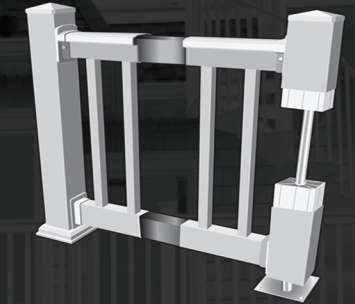

Thank you for taking the time to learn more about Viking Manufacturing Inc. Your consideration of VMI as your manufacturing source brings with it a great deal of trust and responsibility. Our aim is to establish business partnerships built on integrity and longevity, giving us a unique ability to provide extended services of mutual benefit.

Thank you for letting VMI improve the quality of your home.

VMI Spindles

Premium Vinyl

FIRST: CHOOSE YOUR KIT STYLE

Please choose your kit style to begin. Mariner kit comes standard with top *t-rail* rail, box spindles, and bottom box rail, while our Nautilus kit comes standard with a top *box* rail, square spindles, and a top box rail.

SECOND: CHOOSE YOUR SPINDLE

Please choose your picket style. All standard kits come with a box spindle. Note that not all spindles are available in all colors. Ask your local sales representative details.

THIRD: CHOOSE YOUR COLOR

Please choose the color you would like your vinyl railing to be. Due to printing variations, brochure colors are not true representations of our products. Please see our display or color chip samples for an accurate color reference.

FOURTH: CHOOSE YOUR SIZE

Please choose the size you would like your vinyl railing to be. Our railing comes standard 36". Our 42" height is available for only select spindles. Rail over 8' in length may not pass code.

Vinyl Accessories

For a complete collection of accessories including gates & parts please see our product catalog.

Decorative Accessories

Our mahogany top cap (1) fits on top of our Nautilus top box rail for a custom luxurious look & feel. *Mahogany wood cap does not come pre-finished**