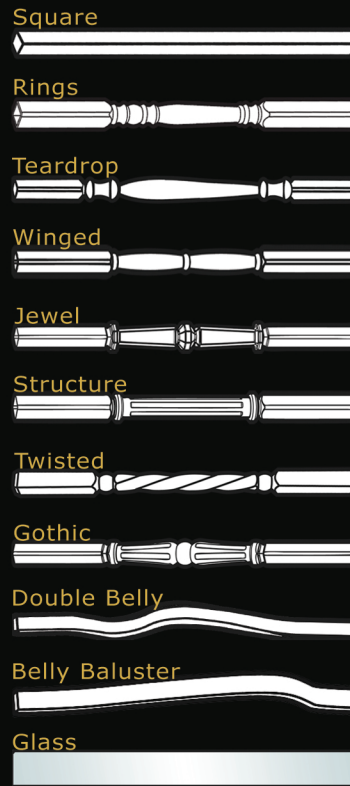

Thank you for letting VMI improve the quality of your home.

VMI Spindles

Premium Vinyl

FIRST: CHOOSE YOUR KIT STYLE

Please choose your kit style to begin. Mariner kit comes standard with top *t-rail* rail, box spindles, and bottom box rail, while our Nautilus kit comes standard with a top *box* rail, square spindles, and a top box rail.

THIRD: CHOOSE YOUR COLOR

Please choose the color you would like your vinyl railing to be. Due to printing variations, brochure colors are not true representations of our products. Please see our display or color chip samples for an accurate color reference.