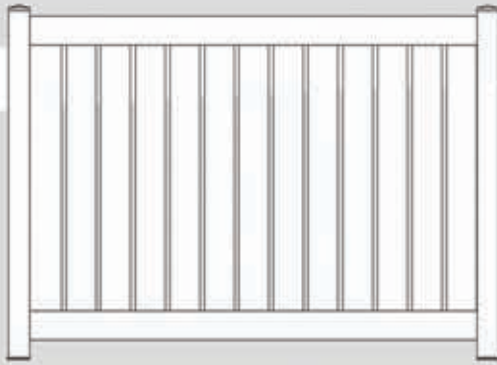

Semi-Private

#2060

Privacy Series

6'H x 6' L (66" coverage) / 6'H x 8' L (90" coverage) / 1" spacing
.875" x 6" Pickets / 2" x 6" Top & Bottom