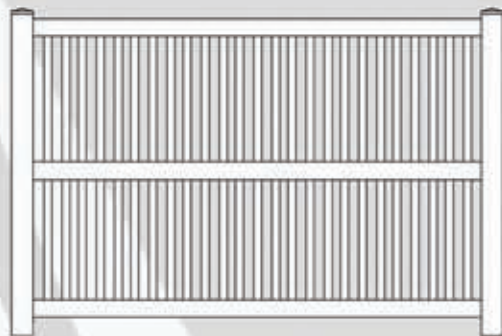

Alternating

#2230

Pool Series

6'H x 6'L (66" coverage) 6'H x 8' L (90" coverage) / 5'H x 6'L (66" coverage) 5'H x 8' L (90" coverage) / 2" x 6" bottom & top Rail

Split Large

#2240

Pool Series

6'H x 6'L (66" coverage) 6'H x 8' L (90" coverage) / 5'H x 6'L (66" coverage) 5'H x 8' L (90" coverage) / 6" Picket / 2" x 6" bottom rail / 2x3 top & mid rail / 2x6 bottom

Split Small

#2250

Pool Series

6'H x 6'L (66" coverage) 6'H x 8' L (90" coverage) / 5'H x 6'L (66" coverage) 5'H x 8' L (90" coverage) / 2" x 3" top & mid rails / 2x6 bottom

Split Alternating

#2260

Pool Series

6'H x 6'L (66" coverage) 6'H x 8' L (90" coverage) / 5'H x 6'L (66" coverage) 5'H x 8' L (90" coverage) / 2" x 3" top & mid rails / 2x6 bottom

Two Rail

#2310

Post & Rail Series

1.5" x 5.5" Rails / Rails are 16" notched on both ends / Choose your post size to customize your rail height