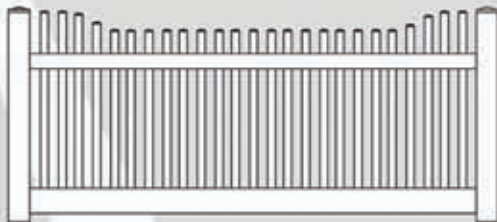

#2060

Privacy Series

6'H x 6' L (66" coverage) / 6'H x 8' L (90" coverage) / 1" spacing
.875" x 6" Pickets / 2" x 6" Top & Bottom

Level

Close Space #2110
Standard Space #2111

Small Picket Series

54"H x 6'L (69" coverage) 54"H x 8'L (91" coverage) / 4"H x 6'L
(69" coverage) 4"H x 8'L (91" coverage) / 3'H x 6'L (69" coverage)
3'H x 8'L (91" coverage) / 2" x 6" bottom rail / 2" x 3" top

Contour

Close Space #2120
Standard Space #2121

Small Picket Series

54"H x 6'L (69" coverage) 54"H x 8'L (91" coverage) / 4"H x 6'L
(69" coverage) 4"H x 8'L (91" coverage) / 3'H x 6'L (69" coverage)
3'H x 8'L (91" coverage) / 2" x 6" bottom rail / 2" x 3" top