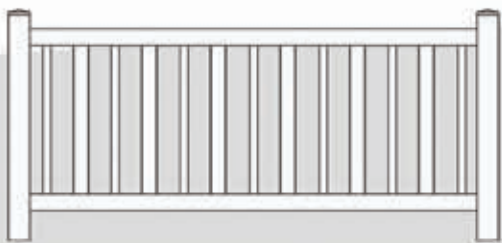

Alternating

#2230

Pool Series

6'H x 6'L (66" coverage) 6'H x 8' L (90" coverage) / 5'H x 6'L (66" coverage) 5'H x 8' L (90" coverage) / 2" x 6" bottom & top Rail

Split Large

#2240

Pool Series

6'H x 6'L (66" coverage) 6'H x 8' L (90" coverage) / 5'H x 6'L (66" coverage) 5'H x 8' L (90" coverage) / 6" Picket / 2" x 6" bottom rail / 2x3 top & mid rail / 2x6 bottom

Split Small

#2250

Pool Series

6'H x 6'L (66" coverage) 6'H x 8' L (90" coverage) / 5'H x 6'L (66" coverage) 5'H x 8' L (90" coverage) / 2" x 3" top & mid rails / 2x6 bottom

Split Alternating

#2260

Pool Series

6'H x 6'L (66" coverage) 6'H x 8' L (90" coverage) / 5'H x 6'L (66" coverage) 5'H x 8' L (90" coverage) / 2" x 3" top & mid rails / 2x6 bottom

Two Rail

#2310

Post & Rail Series

1.5" x 5.5" Rails / Rails are 16" notched on both ends / Choose your post size to customize your rail height