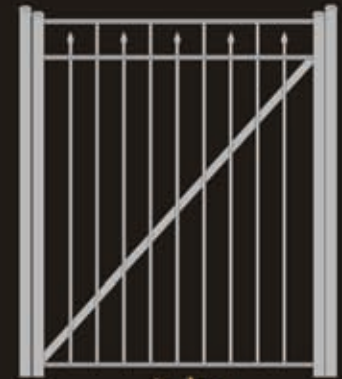

Split

Residential Series Gate