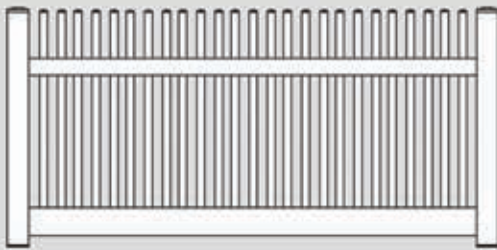

#2050

Privacy Series

6'H x 6'L (66" coverage) / 6'H x 8' L (90" coverage) / Aluminum Reinforced Bottom Rail / .875 x .75 tongue & groove panel / 1.75" x 5.5" Bottom & Mid Rails / 2" x 3" Top Rail

Semi-Private

#2060

Privacy Series

6'H x 6' L (66" coverage) / 6'H x 8' L (90" coverage) / 1" spacing
.875" x 6" Pickets / 2" x 6" Top & Bottom

Level

Close Space #2110
Standard Space #2111

Small Picket Series

54"H x 6'L (69" coverage) 54"H x 8'L (91" coverage) / 4"H x 6'L
(69" coverage) 4"H x 8'L (91" coverage) / 3'H x 6'L (69" coverage)
3'H x 8'L (91" coverage) / 2" x 6" bottom rail / 2" x 3" top