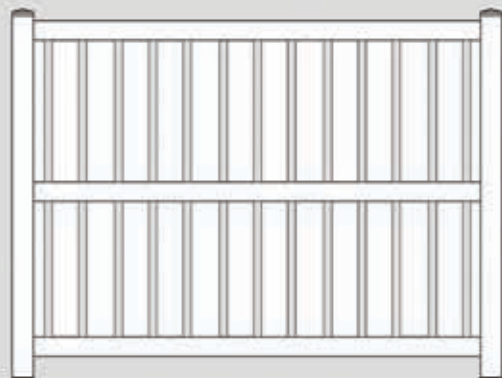

Alternating

#2230

Pool Series

6'H x 6'L (66" coverage) 6'H x 8' L (90" coverage) / 5'H x 6'L (66" coverage) 5'H x 8' L (90" coverage) / 2" x 6" bottom & top Rail

Split Large

#2240

Pool Series

6'H x 6'L (66" coverage) 6'H x 8' L (90" coverage) / 5'H x 6'L (66" coverage) 5'H x 8' L (90" coverage) / 6" Picket / 2" x 6" bottom rail / 2x3 top & mid rail / 2x6 bottom

Split Small

#2250

Pool Series

6'H x 6'L (66" coverage) 6'H x 8' L (90" coverage) / 5'H x 6'L (66" coverage) 5'H x 8' L (90" coverage) / 2" x 3" top & mid rails / 2x6 bottom

Split Alternating

#2260

Pool Series

6'H x 6'L (66" coverage) 6'H x 8' L (90" coverage) / 5'H x 6'L (66" coverage) 5'H x 8' L (90" coverage) / 2" x 3" top & mid rails / 2x6 bottom

Two Rail

#2310

Post & Rail Series

1.5" x 5.5" Rails / Rails are 16" notched on both ends / Choose your post size to customize your rail height