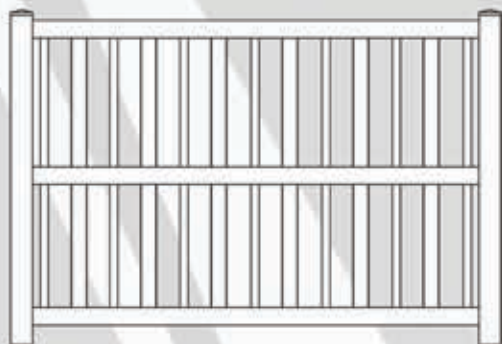

Alternating

#2230

Pool Series

6'H x 6'L (66" coverage) 6'H x 8' L (90" coverage) / 5'H x 6'L (66" coverage) 5'H x 8' L (90" coverage) / 2" x 6" bottom & top Rail

Split Large

#2240

Pool Series

6'H x 6'L (66" coverage) 6'H x 8' L (90" coverage) / 5'H x 6'L (66" coverage) 5'H x 8' L (90" coverage) / 6" Picket / 2" x 6" bottom rail / 2x3 top & mid rail / 2x6 bottom

Split Small

#2250

Pool Series

6'H x 6'L (66" coverage) 6'H x 8' L (90" coverage) / 5'H x 6'L (66" coverage) 5'H x 8' L (90" coverage) / 2" x 3" top & mid rails / 2x6 bottom

Split Alternating

#2260

Pool Series

6'H x 6'L (66" coverage) 6'H x 8' L (90" coverage) / 5'H x 6'L (66" coverage) 5'H x 8' L (90" coverage) / 2" x 3" top & mid rails / 2x6 bottom

Two Rail

#2310

Post & Rail Series

1.5" x 5.5" Rails / Rails are 16" notched on both ends / Choose your post size to customize your rail height