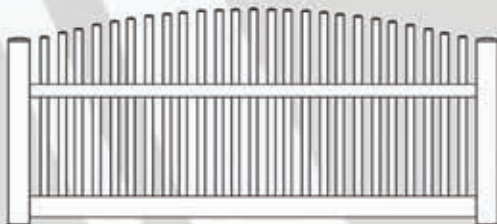

Arched

Close Space #2130
Standard Space #2131

Small Picket Series

54"H x 6'L (69" coverage) 54"H x 8'L (91" coverage) / 4"H x 6'L
(69" coverage) 4"H x 8'L (91" coverage) / 3'H x 6'L (69" coverage)
3'H x 8'L (91" coverage) / 2" x 6" bottom rail / 2" x 3" top