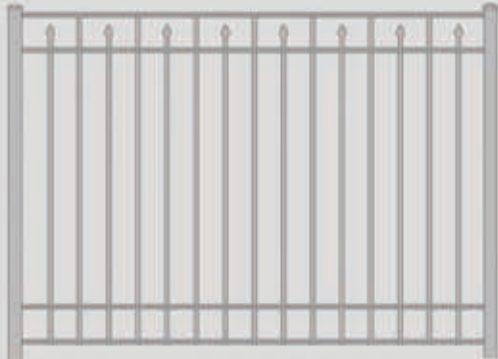

Split

#3243

Four Rail Series

4 Rail - Flat Top with Alternating Finials - Height 72" - Length: 6' sections - Rails: 1" x 1" x 0.055 (top) x 0.080" (side) - Pickets: 5/8" x 5/8" x 0.045" wall - Picket Spacing: 3.79" between pickets - Matching Gate Specifications - 20 year warranty