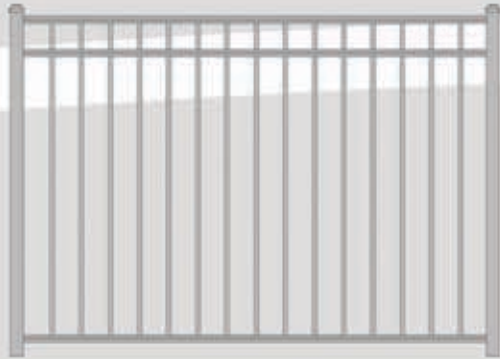

Double Flat

#3230

Pool Series

3 Rail - Flat Top - Heights: 54" (* meets BOCA requirements) - Length: 6' sections - Rails: 1" x 1" x 0.055(top) x 0.080" (side) - Pickets: 5/8" x 5/8" x 0.045" wall - Picket Spacing: 3.79" between pickets - Matching Gate Specifications - 20 year warranty

Flat

#3220

Pool Series

2 Rail - Flat Top - Heights: 48" (* meets BOCA requirements) - Length: 6' sections - Rails: 1" x 1" x 0.055(top) x 0.080" (side) - Pickets: 5/8" x 5/8" x 0.045" wall - Picket Spacing: 3.79" between pickets - Matching Gate Specifications - 20 year warranty

Split

#4233

Commercial Pool Series

3 Rail - Flat Top with Alternate Finials - Heights: 55" - Length: 8' sections - Rails: 1 1/4" x 1 1/2" x 0.070" (top) x 0.110" (side) - Pickets: 3/4" x 3/4" x .053" wall - Picket Spacing: 3.963" between pickets - Matching Gate Specifications - Lifetime warranty

Flat

#4220

Commercial Pool Series

2 Rail - Flat Top - Heights: 48 1/2" *, 54" (* meets BOCA requirements) - Length: 8' sections - Rails: 1 1/4" x 1 1/2" x 0.070" (top) x 0.110" (side) - Pickets: 3/4" x 3/4" x .053" wall - Picket Spacing: 3.963" between pickets - Matching Gate Specifications - Lifetime warranty

Double Flat

#4230

Commercial Pool Series

3 Rail - Flat Top - Heights: 54" (* meets BOCA requirements) - Length: 8' sections - Rails: 1 1/4" x 1 1/2" x 0.070" (top) x 0.110" (side) - Pickets: 3/4" x 3/4" x .053" wall - Picket Spacing: 3.963" between pickets - Matching Gate