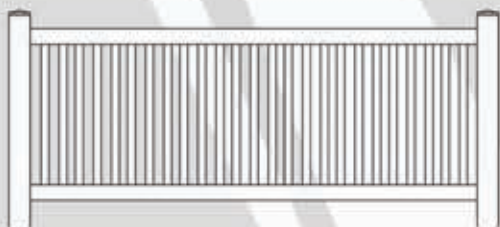

Small Picket

#2220

Pool Series

6'H x 6'L (66" coverage) 6'H x 8' L (90" coverage) / 5'H x 6'L (66" coverage) 5'H x 8' L (90" coverage) / 2" x 6" Bottom & Top Rail