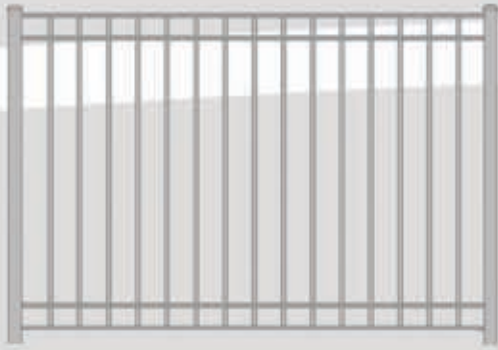

Flat

#3240

Four Rail Series

Four Rail - Flat Top - Height 72" - Length: 6' sections - Rails: 1" x 1" x 0.055 (top) x 0.080" (side) - Pickets: 5/8" x 5/8" x 0.045" wall - Picket Spacing: 3.79" between pickets - Matching Gate Specifications - 20 year warranty