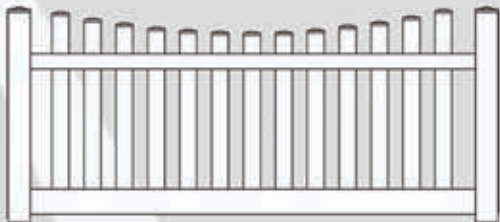

Scalloped

#2170

Large Picket Series

54"H x 6'L (69" coverage) 54"H x 8'L (91" coverage) / 4'H x 6'L (69" coverage) 4'H x 8'L (91" coverage) / 3'H x 6'L (69" coverage) 3'H x 8'L (91" coverage) / 2" x 6" Bottom Rail 2" x 3" Top