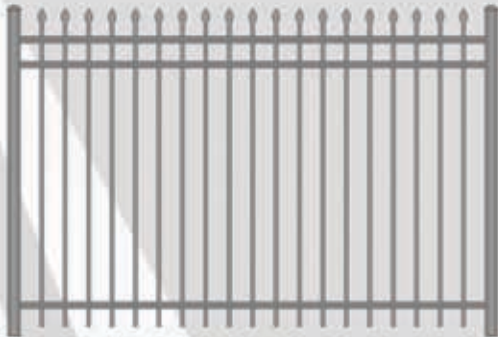

Finial

#4131

Commercial Series

3 Rail - with Finials - Heights: 48", 60", 72" - Length: 8' sections - Rails: 1 1/4" x 1 1/2" x 0.070" (top) x 0.110" (side) - Pickets: 3/4" x 3/4" x .053" wall - Picket Spacing: 3.963" between pickets - Matching Gate Specifications - Lifetime warranty