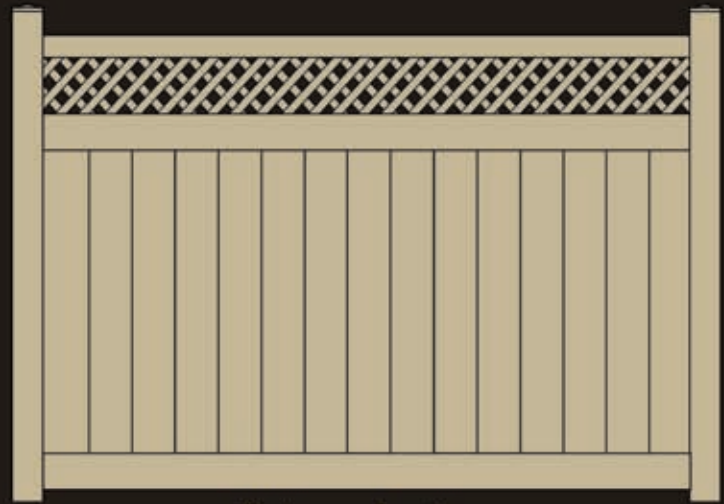

VMI FENCING

vinyl fencing
aluminum fencing
privacy fencing
large picket fencing
small picket fencing
pool fencing
ornamental fencing
post & rail fencing
ranch fencing
3000 series fencing
4000 series fencing
level pickets
contour pickets
arched pickets
scalloped pickets
semi-private pickets
lattice top
alternating picket
split-large picket
two rail
crossed rail
shadow box rail
gates
post caps
aluminum finials
vinyl entry gates
aluminum entry gates

VMI Vinyl Fencing

Viking is proud to offer a complete line of 100% virgin vinyl fence systems. Built to withstand the harshest of weather conditions, our fence styles help you add classic, elegant appeal to any residential or commercial building projects.

Pure virgin vinyl provide the strength and durability necessary to stand up to the harshest of weather conditions. Our products will never crack, chip, peel, or rot.

Complementing gate for any custom fencing profile available.

Privacy Lattice

In Tan Color

Large Picket Series

In White Color

Board on Board

Privacy Fence Top View

VMI fencing is available in three complimenting colors. Due to printing variations, brochure colors are not true representations of our vinyl. Please see our display or color chip samples for accurate color reference.